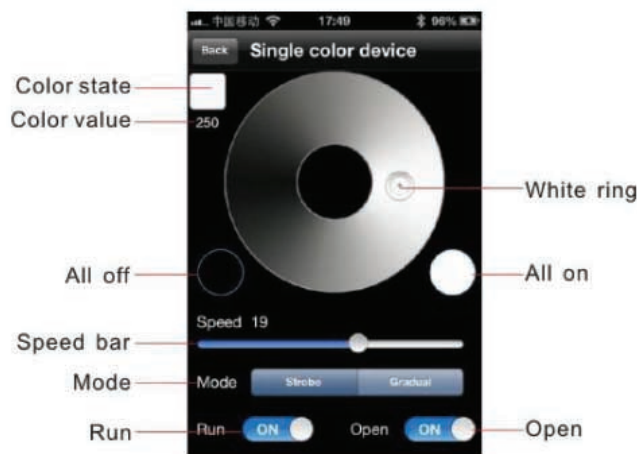

LED Dimmer Module Bluetooth

DAZZLED

This controller support Bluetooth version 4.0 or above.
It can achieve remote control ,switch light,adjust brightness and color temperature.There are 16 million colors and dozens of light changing modes.In addition,
This controller is designed for LED strip, module etc. After easy installation and settings, you can use your Phone (IOS or Android system) to control. The remote control distance reach 30 meters indoor and more than 60 meters outdoor.

Conection Methods	Bluetooth Version 4.0
Suitable Phone OS	Any OS support Bluetooth version 4.0 or above
Software language	English
Channels	310:4A/CH,2CH 320:4A/CH,Warm W :1CH,Cool W:1CH 370:4A/CH,R:1CH,G:1CH,B:1CH 410:Imax:0.7A/CH,Vmax:30V,3CH 420:Imax:0.7A/CH,Vmax:30V, Warm W:1CH,Cool W:1CH 470:Imax:0.7A/CH,Vmax:30V, R:1CH,G:1CH,B:1CH
Working Voltage	310/320/370:DC12V-DC24V 410/420/470:Vmax:DC12-DC30V
Working Temperature	-20℃-60℃
Effective Romoted Distance	No barrier,60m ;Indoor, 30m
N.W	≤61g
G.W	≤101g
Waterproof	IP 25
Size	86*45*23mm