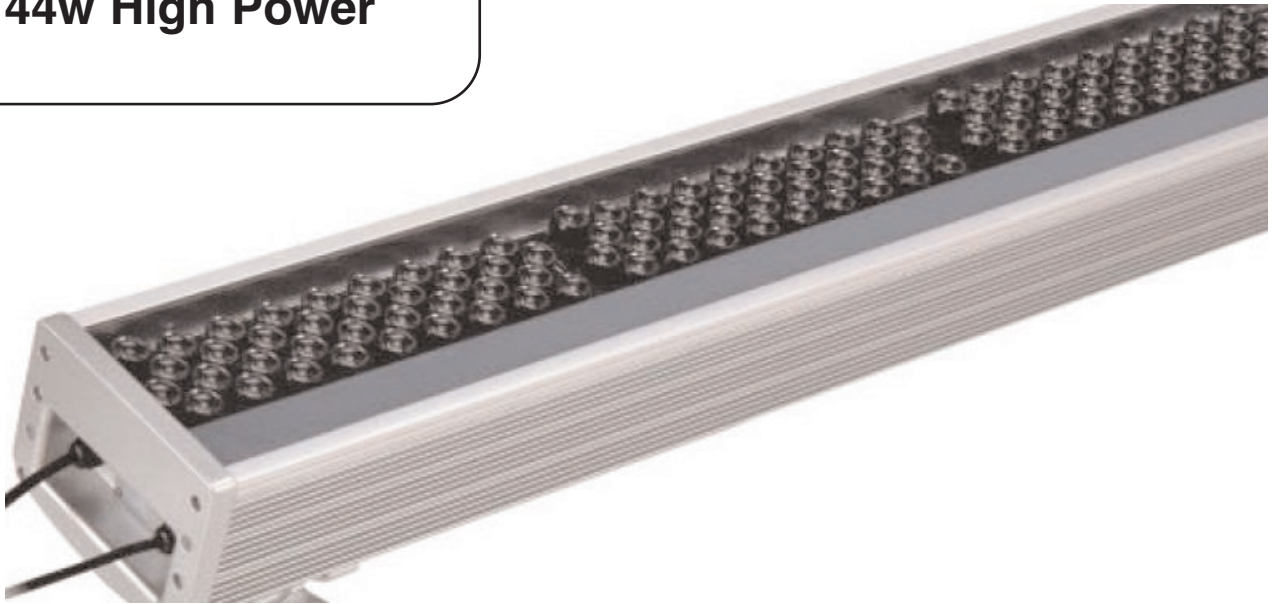

## LED Wall Washer 144w High Power

Casing Material	Aluminium
IP Rating	67
LED Brand	Edison
Chip Type	1w LED - 48x Red, 48x Blue, 48x Green
DMX Available	Standard
Output	80 Lumens per watt
Beam Angles (in degrees)	10, 15, 20, 30, 45
Voltage Supply	240v

*Wall Washers are made to order - allow about 15 days for delivery from point of order.*

Ideals (GB) Limited  
Unit 3 Brookside Centre  
Sumpters Way  
Southend  
SS2 5RR

Tel: 01702 460855  
Fax: 01702 460655