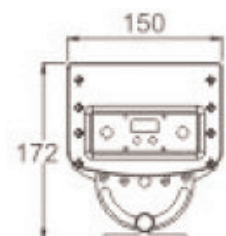

## LED Wall Washer 144w High Power

Casing Material	Aluminium
IP Rating	67
LED Brand	Edison
Chip Type	1w LED - 48x Red, 48x Blue, 48x Green
DMX Available	Standard
Output	80 Lumens per watt
Beam Angles (in degrees)	10, 15, 20, 30, 45
Voltage Supply	240v

*Wall Washers are made to order - allow about 15 days for delivery from point of order.*

Ideals (GB) Limited  
Unit 3 Brookside Centre  
Sumpters Way  
Southend  
SS2 5RR

Tel: 01702 460855  
Fax: 01702 460655