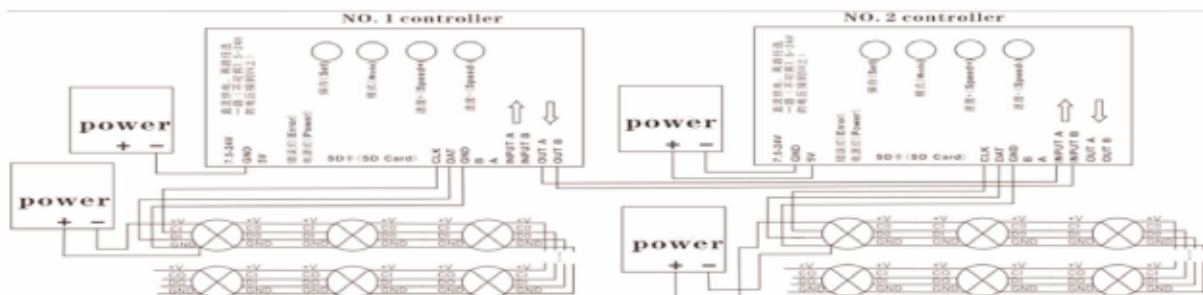

FFXL DIGITAL LED Ribbon

Forward Facing XL Digital LED Ribbon is the ultimate in controllable LED Ribbon. When used in conjunction with the T-1000S controller and the free to download software, you have the ability to control each and every LED separately. This allows for scrolling waves, moving signage application, moving pictures, etc. The choices are endless.

| | |
|-------------------------|---------------------------|
| Wattage Per Metre | 18.0 |
| IP Rating | None / IP67 |
| Maximum Single Length | 5m |
| LED Brand | Edison |
| Voltage | DC 5v |
| Cut Points | Every 16mm / 1 LED |
| LEDs Per Metre | 60 |
| Lumens Output Per Metre | 500 |
| Dimensions | 10mm (W) x 2mm (H) Non IP |
| Beam Angle | Greater than 120 degrees |
| Lamp Life | 50,000 + Hours |
| Fixing | 3M Tape |

Connection Drawing

when the controller control less than 512 pixels the frame rate can reach 30fps, when control more than 512 pixels the frame rate will slow down automatically.

Ideals (GB) Limited
 Unit 3 Brookside Centre
 Sumpters Way
 Southend
 SS2 5RR