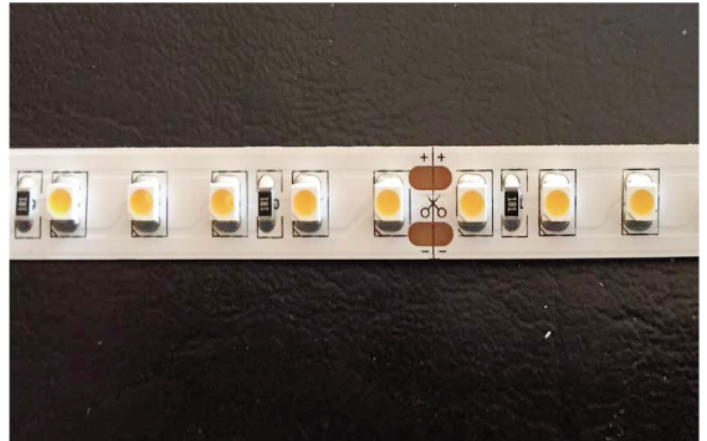

FFDML+ Superior Ribbon Technical Information

Forward Facing Superior Standard Output LED Ribbon is used for general mood and feature lighting where the high CRI output & Quality is essential, whilst still conforming to environmental requirements and energy efficiency. Available in a huge range of colours and colour temperatures. All ribbon is available in bespoke lengths to meet exact project requirements.

Wattage Per Metre	9.6
IP Rating	20 - 67
Maximum Single Length	5m
Chip Variety	3528
Voltage	DC12V / DC24V
LED Brand	Samsung
CRI	>90
Colours Available	Extra Warm White 2700k Warm White 3000k Natural White 4000k Cool White 6000k Colours - Please enquire
RGB Available	No
Cut Points	Every 25mm (12v) / 50mm (24v)
LEDs Per Metre	120
Lumens Output Per Metre	940 (Based on White)
Lumens Per Watt	98
Dimensions	10mm (W) x 3mm (H)
Beam Angle	Greater than 120 degrees
Lamp Life	50,000 + Hours
Fixing	3M Tape