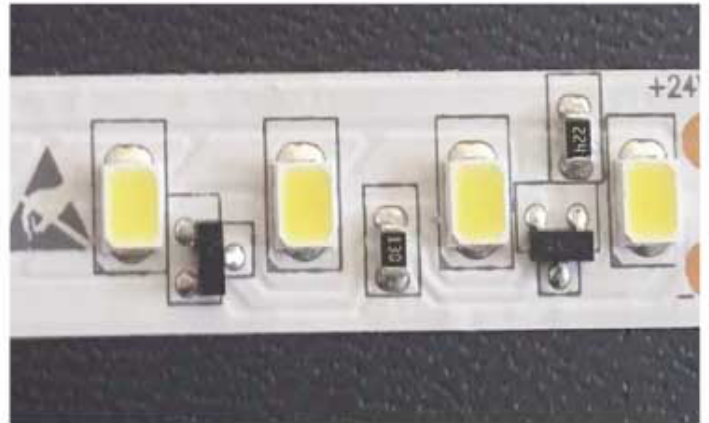

FFDMLS Superior Ribbon Technical Information

Forward Facing Superior Double Standard Output LED Ribbon is used for general mood and feature lighting where the highest light output & Quality is essential, whilst still conforming to environmental requirements and energy efficiency. Available in a huge range of colours and colour temperatures. All ribbon is available in bespoke lengths to meet exact project requirements.

Wattage Per Metre	19.2
IP Rating	20 - 67
Maximum Single Length	5m
Chip Variety	2835
Voltage	DC24V
LED Brand	Samsung
CRI	>90
Colours Available	Warm White 2900-3100k Natural White 3900-4100k Cool White 5900-6100k Colours - Please enquire
RGB Available	No
Cut Points	Every 50mm / 6 LEDs
LEDs Per Metre	120
Lumens Output Per Metre	1800 (Based on White)
Lumens Per Watt	93.7
Dimensions	10mm (W) x 3mm (H)
Beam Angle	Greater than 120 degrees
Lamp Life	50,000 + Hours
Fixing	3M Tape