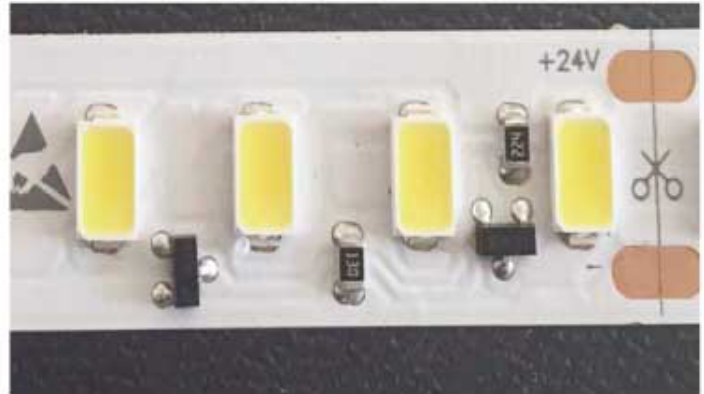

## FFDXLSH Superior Ribbon Technical Information

Forward Facing Superior Double High Output LED Ribbon is used for general mood and feature lighting where the highest light output & Quality is essential, whilst still conforming to environmental requirements and energy efficiency. Available in a huge range of colours and colour temperatures. All ribbon is available in bespoke lengths to meet exact project requirements.

Wattage Per Metre	22.0
IP Rating	20 - 67
Maximum Single Length	5m
Chip Variety	5630
Voltage	DC24V
LED Brand	Samsung
CRI	>90
Colours Available	Extra Warm White 2400-2600k Warm White 2900-3100k Natural White 3900-4100k Cool White 5900-6100k Colours - Please enquire
RGB Available	No
Cut Points	Every 55mm / 7 LEDs
LEDs Per Metre	126
Lumens Output Per Metre	2300 (Based on White)
Lumens Per Watt	104.5
Dimensions	10mm (W) x 3mm (H)
Beam Angle	Greater than 120 degrees
Lamp Life	50,000 + Hours
Fixing	3M Tape