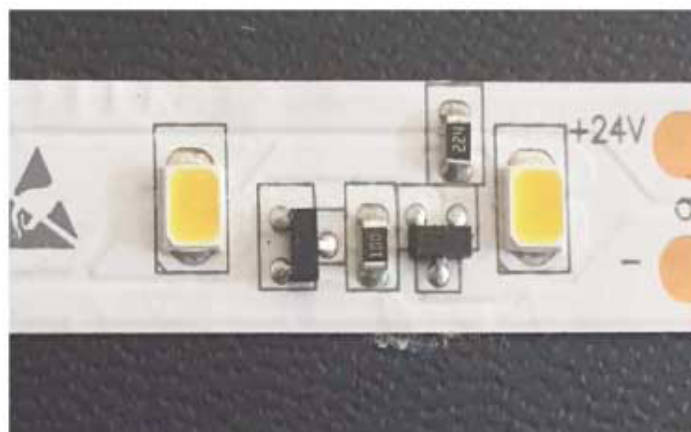

## FFMLS Superior Ribbon Technical Information

Forward Facing Superior Standard Output LED Ribbon is used for general mood and feature lighting where the highest light output & Quality is essential, whilst still conforming to environmental requirements and energy efficiency. Available in a huge range of colours and colour temperatures. All ribbon is available in bespoke lengths to meet exact project requirements.

Wattage Per Metre	14.4
IP Rating	20 - 67
Maximum Single Length	5m
Chip Variety	2835
Voltage	DC24V
LED Brand	Samsung
CRI	>90
Colours Available	Warm White 2900-3100k Natural White 3900-4100k Cool White 5900-6100k Colours - Please enquire
RGB Available	No
Cut Points	Every 100mm / 6 LEDs
LEDs Per Metre	60
Lumens Output Per Metre	1100 (Based on White)
Lumens Per Watt	76.4
Dimensions	10mm (W) x 3mm (H)
Beam Angle	Greater than 120 degrees
Lamp Life	50,000 + Hours
Fixing	3M Tape