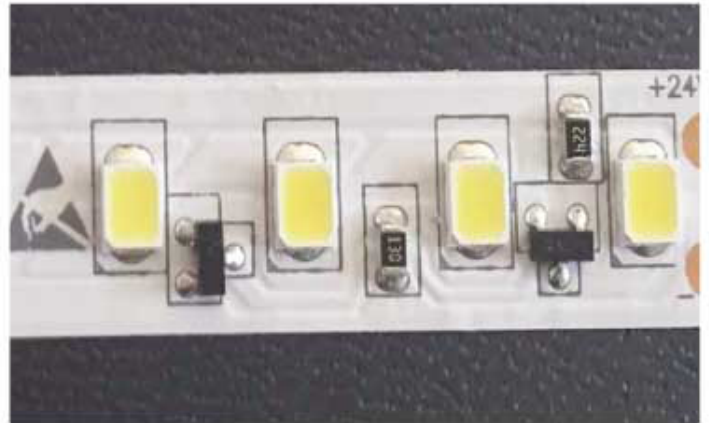

FFMLSH Superior Ribbon Technical Information

Forward Facing Superior Standard High Output LED Ribbon is used for general mood and feature lighting where the highest light output & Quality is essential, whilst still conforming to environmental requirements and energy efficiency. Available in a huge range of colours and colour temperatures. All ribbon is available in bespoke lengths to meet exact project requirements.

Wattage Per Metre	15.0
IP Rating	20 - 67
Maximum Single Length	5m
Chip Variety	3020
Voltage	DC24V
LED Brand	Samsung
CRI	>90
Colours Available	Warm White 2900-3100k Natural White 3900-4100k Cool White 5900-6100k Colours - Please enquire
RGB Available	No
Cut Points	Every 100mm / 7 LEDs
LEDs Per Metre	70
Lumens Output Per Metre	1500 (Based on White)
Lumens Per Watt	100.0
Dimensions	8mm (W) x 3mm (H)
Beam Angle	Greater than 120 degrees
Lamp Life	50,000 + Hours
Fixing	3M Tape