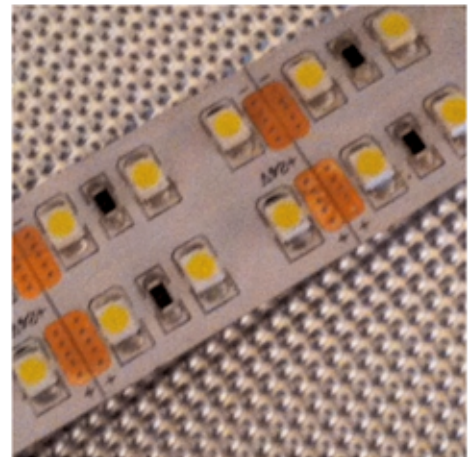

## FFXXL High Output Ribbon Technical Information

Forward Facing XXXL High Output LED Ribbon is used for Residential and commercial mood and feature lighting where a large amount of light coverage is required, whilst still conforming to environmental requirements and energy efficiency. This is probably the brightest LED Ribbon currently available. All ribbon can be ordered in bespoke lengths to meet exact project requirements.

Wattage Per Metre	38.4
IP Rating	None
Maximum Single Length	5m
LED Brand	Epistar
Colours Available	Warm White 3000-3500k Cool White 6000-6500k
Operating Voltage	24vDC
RGB Available	No
Cut Points	Every 50mm / 6 LEDs
LEDs Per Metre	240
Lumens Output Per Metre	2600 (Based on White)
Lumens Per Watt	67.7
Dimensions	20mm (W) x 4mm (H)
Beam Angle	Greater than 120 degrees
Lamp Life	30 - 50,000 Hours
Fixing	3M Tape

### ***IMPORTANT NOTICE:***

Due to the high output of this ribbon, heat dissipation is essential, so the ribbon must be used in conjunction with an aluminium mounting channel or similar.